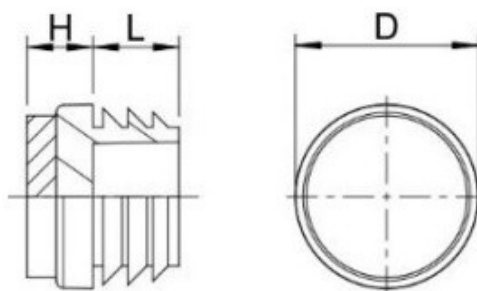

## Description:

Insert Glide For Round Tubes, Diam 40mm, PE, Black

## Item number:

10.02.185-0

Units	Box	Carton	HS Code	Barcode
Pcs.	0	1000	3901908099	 5704866007023

D	H	L
14,0	4,0	9,3
15,0	4,0	9,6
19,0	4,1	11,0
20,0	4,0	12,0
22,0	4,0	11,8
25,0	5,0	11,8
30,0	5,0	14,0
35,0	5,0	14,3
40,0	5,0	11,7
42,0	5,0	11,5
50,0	5,2	16,0