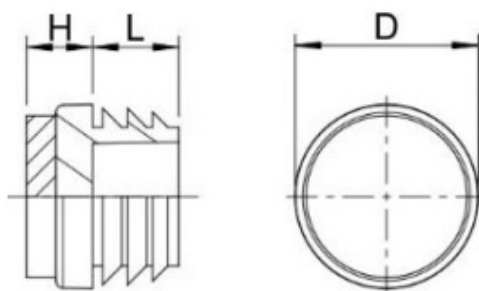

PRODUCT SHEET

Description:

Insert Glide For Round Tubes, Diam 30mm, PE, Black

Item number:

10.02.130-0

Units	Box	Carton	HS Code	Barcode
Pcs.	500	1000	3901908099	
				5704866006941

D	H	L
14,0	4,0	9,3
15,0	4,0	9,6
19,0	4,1	11,0
20,0	4,0	12,0
22,0	4,0	11,8
25,0	5,0	11,8
30,0	5,0	14,0
35,0	5,0	14,3
40,0	5,0	11,7
42,0	5,0	11,5
50,0	5,2	16,0