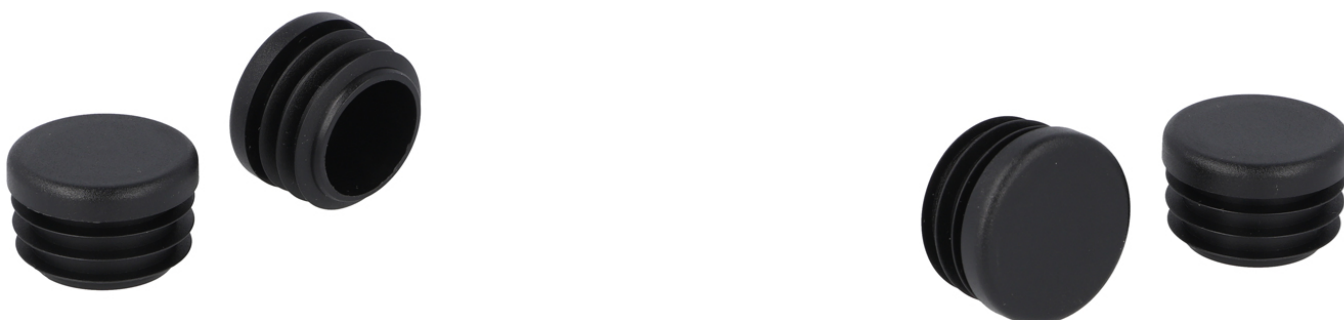

PRODUCT SHEET

Description:

Insert Glide For Round Tubes, Diam 30mm, PE, Black

Item number:

10.02.130-0

Units	Box	Carton	HS Code	Barcode
Pcs.	500	1000	3901908099	
				5704866006941

D	H	L
14,0	4,0	9,3
15,0	4,0	9,6
19,0	4,1	11,0
20,0	4,0	12,0
22,0	4,0	11,8
25,0	5,0	11,8
30,0	5,0	14,0
35,0	5,0	14,3
40,0	5,0	11,7
42,0	5,0	11,5
50,0	5,2	16,0