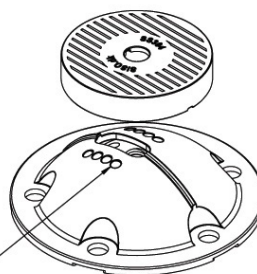

PRODUCT SHEET

Description:

Leg Connector "Mini-Twister", SS304, Black

Item number:

06.11.200-0

| Units | Box | Carton | HS Code | Barcode |
|-------|-----|--------|------------|--|
| Set | 4 | 40 | 8302420090 |  |
| | | | | 5704866469746 |

M8 thread

Preset positioning spots to insure correct adjustment and strength

- 0°
- 6,50°
- 13,50°
- 20°

SISO A/S

Mileparken 11
DK-2740 Skovlunde
Denmark
VAT: DK 24786013

Phone +45 45 830 900

www.siso.dk
siso@siso.dk