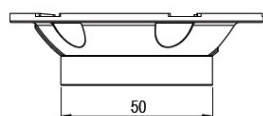

PRODUCT SHEET

Description:

Leg Connector "Mini-Twister", SS304, Black

Item number:

06.11.200-0

| Units | Box | Carton | HS Code | Barcode |
|-------|-----|--------|------------|--|
| Set | 4 | 40 | 8302420090 |  |
| | | | | 5704866469746 |

M8 thread

Preset positioning spots to insure correct adjustment and strength

- 0°
- 6,50°
- 13,50°
- 20°

SISO A/S

Mileparken 11
DK-2740 Skovlunde
Denmark
VAT: DK 24786013

Phone +45 45 830 900

www.siso.dk
siso@siso.dk