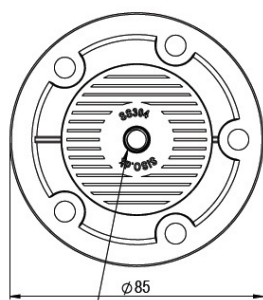

PRODUCT SHEET

Description:

Leg Connector "Mini-Twister", SS304, Black

Item number:

06.11.200-0

| Units | Box | Carton | HS Code | Barcode |
|-------|-----|--------|------------|--|
| Set | 4 | 40 | 8302420090 |  |
| | | | | 5704866469746 |

M8 thread

Preset positioning spots to insure correct adjustment and strength

- 0°
- 6,50°
- 13,50°
- 20°

SISO A/S

Mileparken 11
DK-2740 Skovlunde
Denmark
VAT: DK 24786013

Phone +45 45 830 900

www.siso.dk
siso@siso.dk