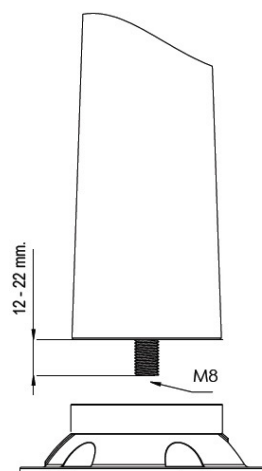

PRODUCT SHEET

Description:

Leg Connector "Mini-Twister", SS304, Black

Item number:

06.11.200-0

| Units | Box | Carton | HS Code | Barcode |
|-------|-----|--------|------------|--|
| Set | 4 | 40 | 8302420090 |  |
| | | | | 5704866469746 |

M8 thread

Preset positioning spots to insure correct adjustment and strength

- 0°
- 6,50°
- 13,50°
- 20°

SISO A/S

Mileparken 11
DK-2740 Skovlunde
Denmark
VAT: DK 24786013

Phone +45 45 830 900

www.siso.dk
siso@siso.dk